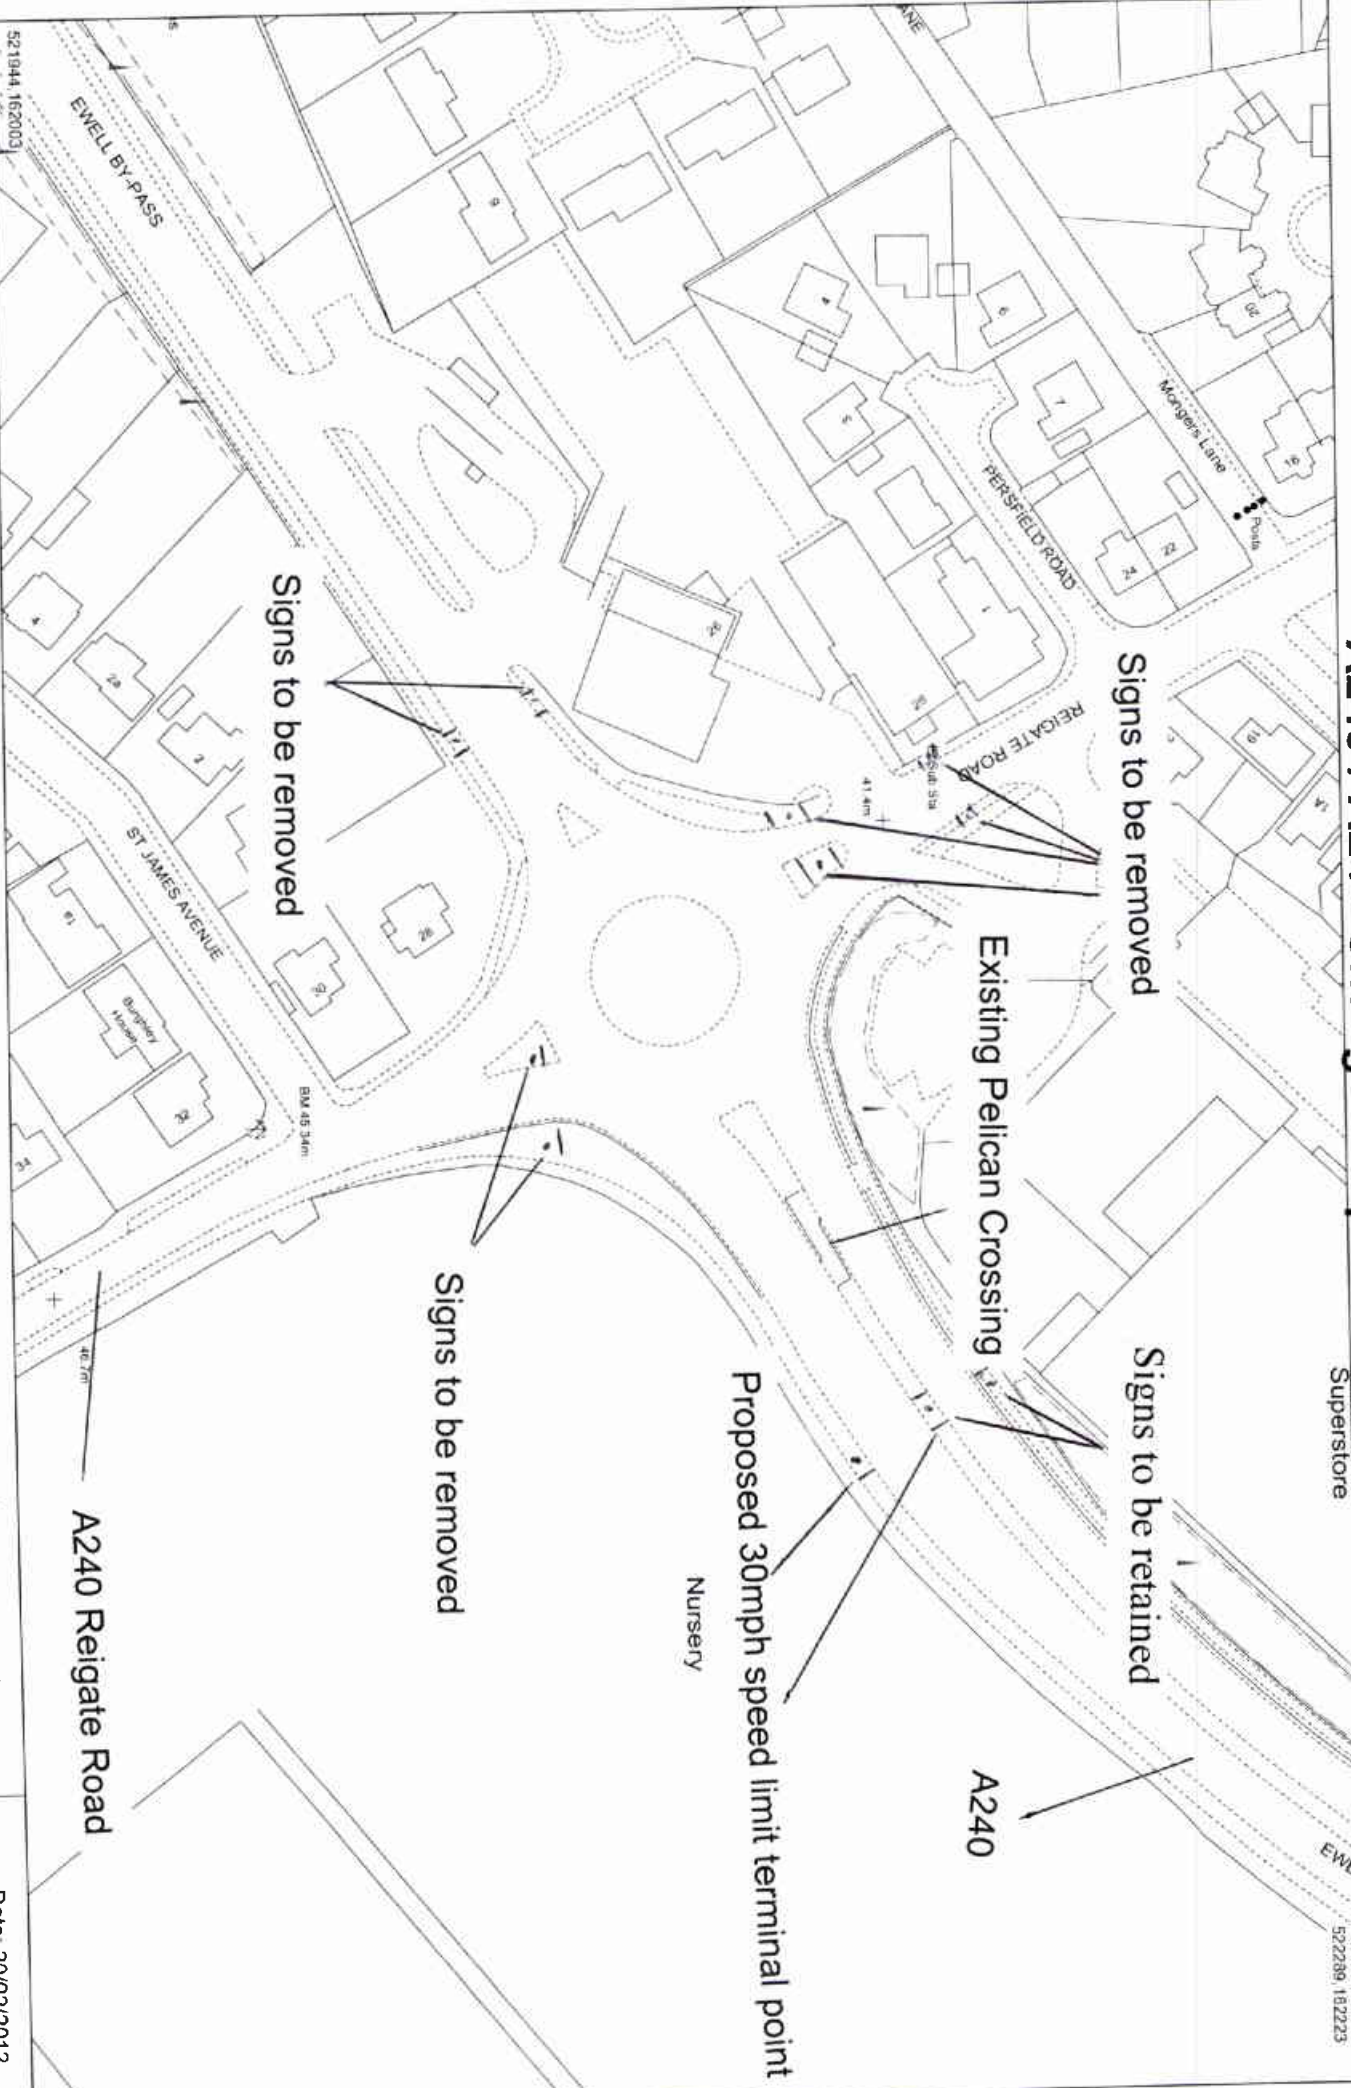

A240 / A24 - Change of Speed Limit

Superstore

522289, 182223

Scale 1:1250

© Crown Copyright Licence No. 100019613 Surrey County Council, 2006. Except A-Z mapping © Copyright of the Publishers Geographers' A-Z Map Company Ltd